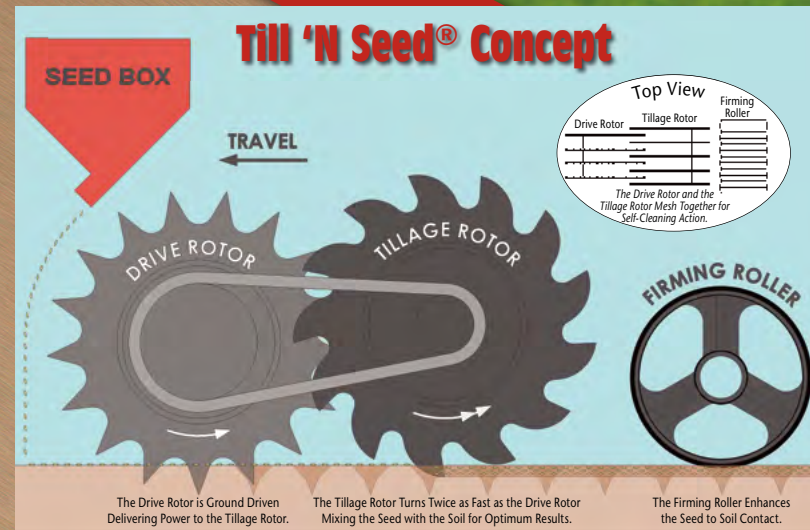

DAY 27

DAY 33

DAY 36

SPECIFICATIONS

	BPSB-6
Weight (Empty)	2,120 lbs. (962 kg)
Three-Point Hitch Type	Cat. I, II, Quick-Attach, iMatch™ Compatible
Tractor Horsepower Range	35 to 60 HP (26 to 45 kW)
Tractor Lift Capacity Requirement	2,150 lbs. (977 kg) 24 in. (610 mm) Behind Lift Arms
Overall Width	90 in. (2.29 m)
Working Width	72 in. (1.83 m)
Base Unit Length	46 in. (1.17 m)
Unit Height	50 in. (1.27 m)
Recommended Speed	4 to 8 MPH (6.4 to 12.9 km/h) (Dependent on Conditions)
Acres/Hour	2.9 @ 4 MPH, 5.8 @ 8 MPH
Rotor Axles	1.75 in. (44.45 mm) Square Shaft
Rotor & Roller Bearings	1.5 in. (38.1 mm) Greaseable Bearings
Drive Rotor (Front)	414 lbs. (193 kg)
Number of Blades	31
Blade Material	Abrasion Resistant Steel
Blade Spacing	2.25 in. (57.15 mm)
Blade Thickness	0.313 in. (7.95 mm)
Blade Diameter	13 in. (330.2 mm) OD
Drive Type	Ground
Tillage Rotor (Middle)	351 lbs. (166 kg)
Number of Blades	32
Blade Material	Abrasion Resistant Steel
Blade Spacing	2.25 in. (57.15 mm)
Blade Thickness	0.188 in. (4.78 mm)
Blade Diameter	13 in. (330.2 mm) OD
Drive Ratio	2:1
Rotor Speed	197 RPM @ 4 MPH, 394 RPM @ 8 MPH
Independent Floatation	Standard
Down Force Adjustability	Standard
Drive Type	# 80 Roller Chain
Firming Roller (Rear)	231 lbs. (105 kg)
Number of Cast Wheels	37
Independent Floatation	Standard
Air Shock	Standard
Air Pressure Range	20 to 120 psi (138 to 827 KPa)
Frame Construction	All Welded Structural Steel
Seed Box	Standard - Front & Rear
Seed Box Capacity	4.5 Bushels (158.5 l) + 1.4 Bushels (49.3 l)
Seed Metering	High Capacity Micro-Meter/Standard Micro-Meter
Seed Metering Drive	Positive Ground Driven
Drive Type	Roller Chain
Electronic Acre Meter	Optional
Powder Coat Paint, Red	Standard